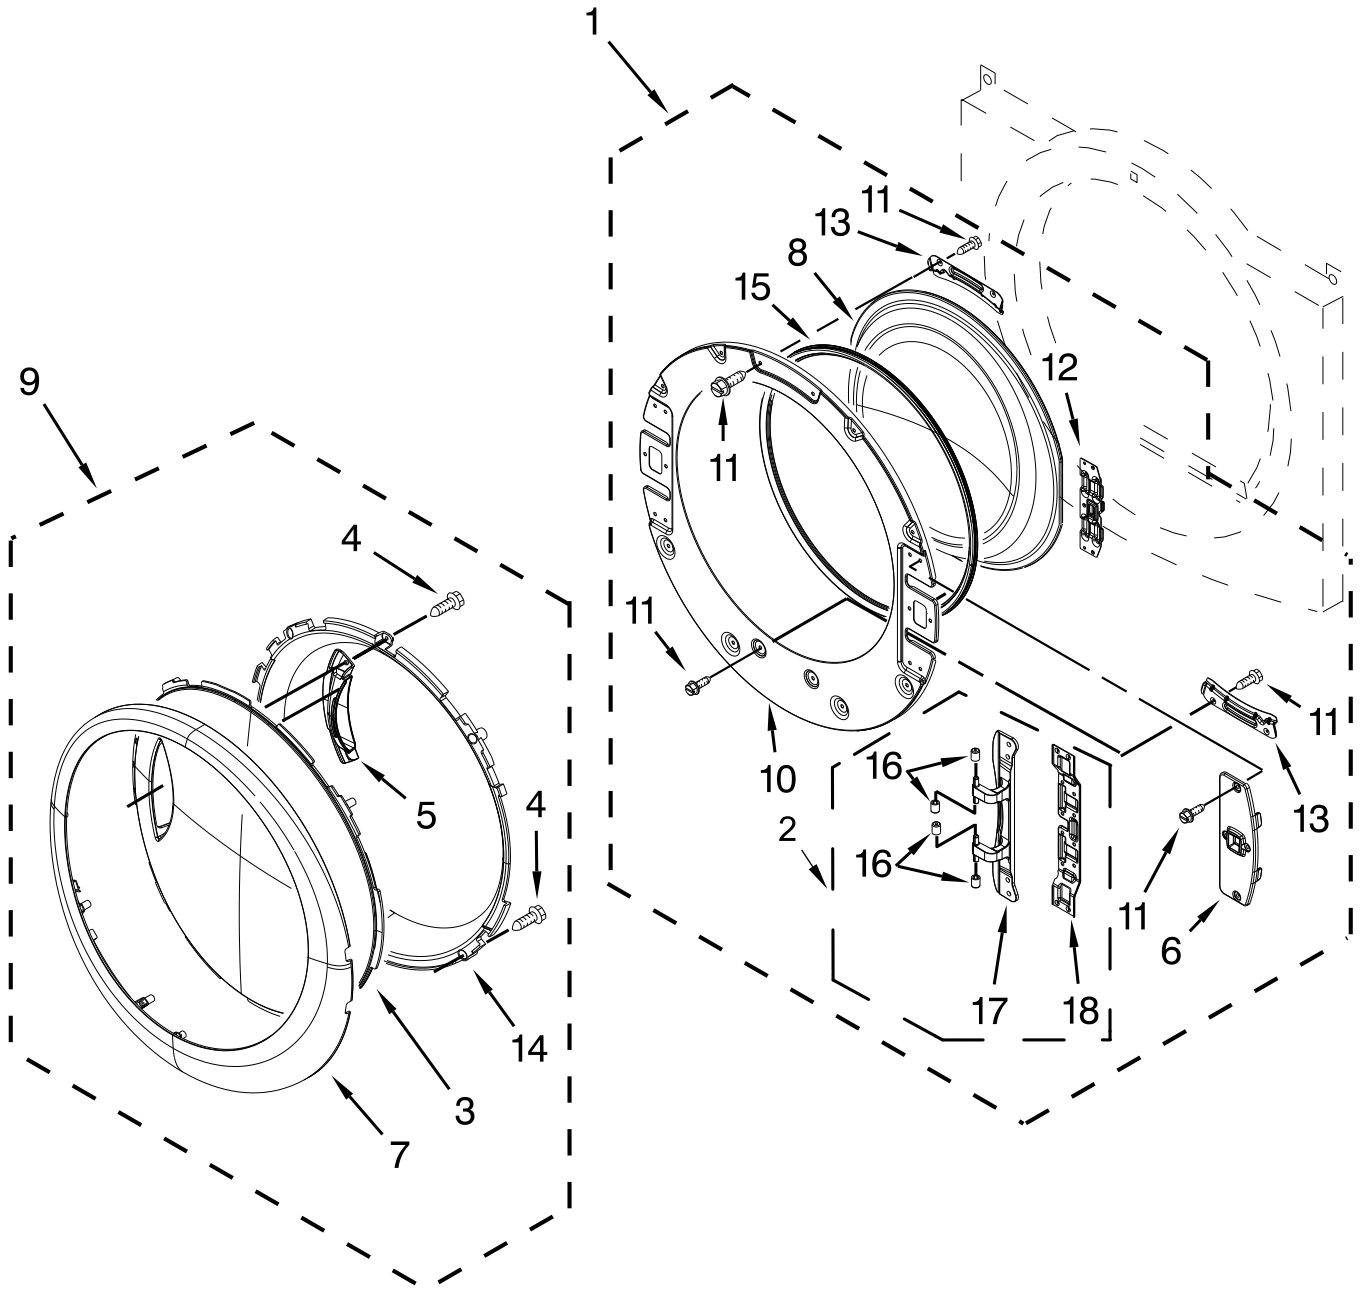

DOOR PARTS

DOOR PARTS

<u>Illus.</u> <u>No.</u>	<u>Part No.</u>	<u>Description</u>
1	W10208266	Assembly, Inner Door
2	W10208414	Door Hinge Assembly
3	W10208270	Screen, Door
4	9742177	Screw
5	W10208411	Door Handle
6	W10208413	Cover, Door Catch

<u>Illus.</u> <u>No.</u>	<u>Part No.</u>	<u>Description</u>
7	W10208271	Door, Trim Ring
8	W10208417	Glass, Door
9	W10208268	Assembly, Outer Door
10	W10267837	Door, Inner
11	W10288126	Screw
12	W10208254	Assembly, Door Catch

<u>Illus.</u> <u>No.</u>	<u>Part No.</u>	<u>Description</u>
13	W10208252	Bracket, Glass
14	W10208269	Door Intermediate
15	W10329710	Seal, Glass
16	W10208398	Cap, Hinge
17	W10208415	Hinge, Base
18	W10208419	Plate, Hinge Retainer